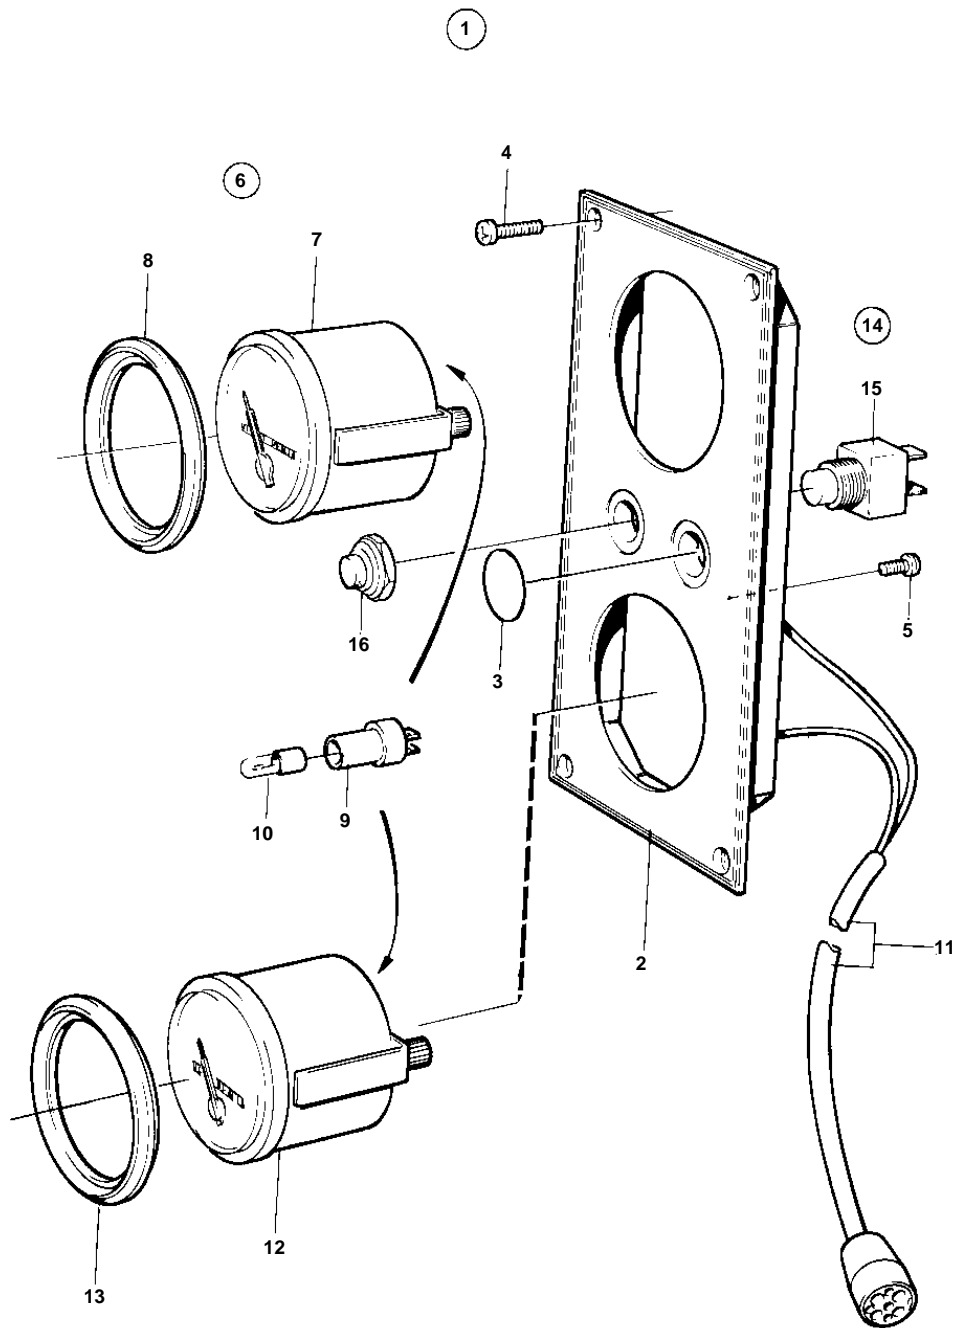

COMMON

6709